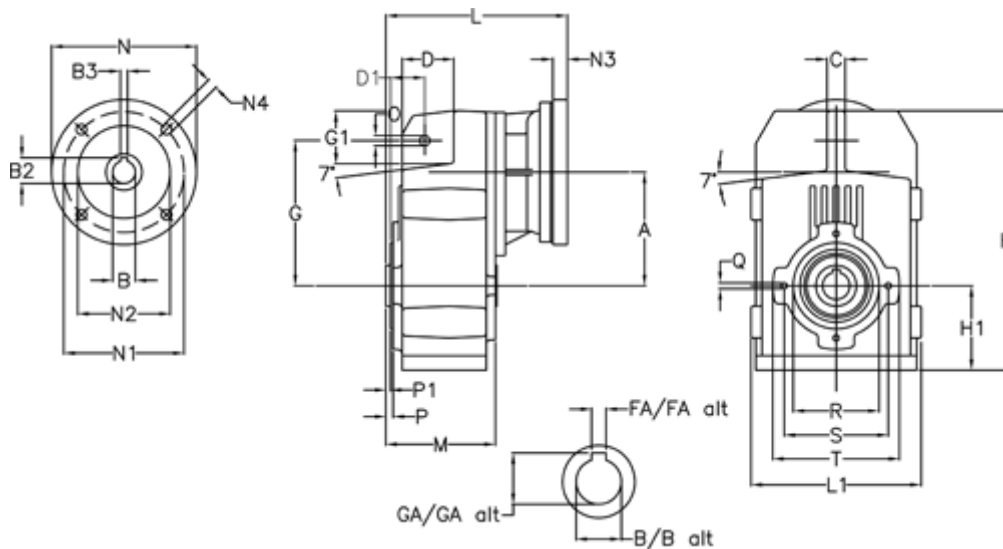

Article number: 29560300823235

Description: Shaft mounted gear  
A312H35-8,2-P90B5

## Measures

A = 150.50	FA = 10	M = 125.0	Q = M10x17
B = 35	G = 170	N = 200	R = 110
B1 = 24	G1 = 84.0	N1 = 165	S = 130
B2 = 27.3	GA = 38.3	N2 = 130	T = 150
B3 = 8	H = 326.0	N4 = M10x20	
C = 20	H1 = 102.0	O = 13	
D = 68.0	L = 245.0	P = 6.5	
D1 = 54.0	L1 = 210	P1 = 3.5	